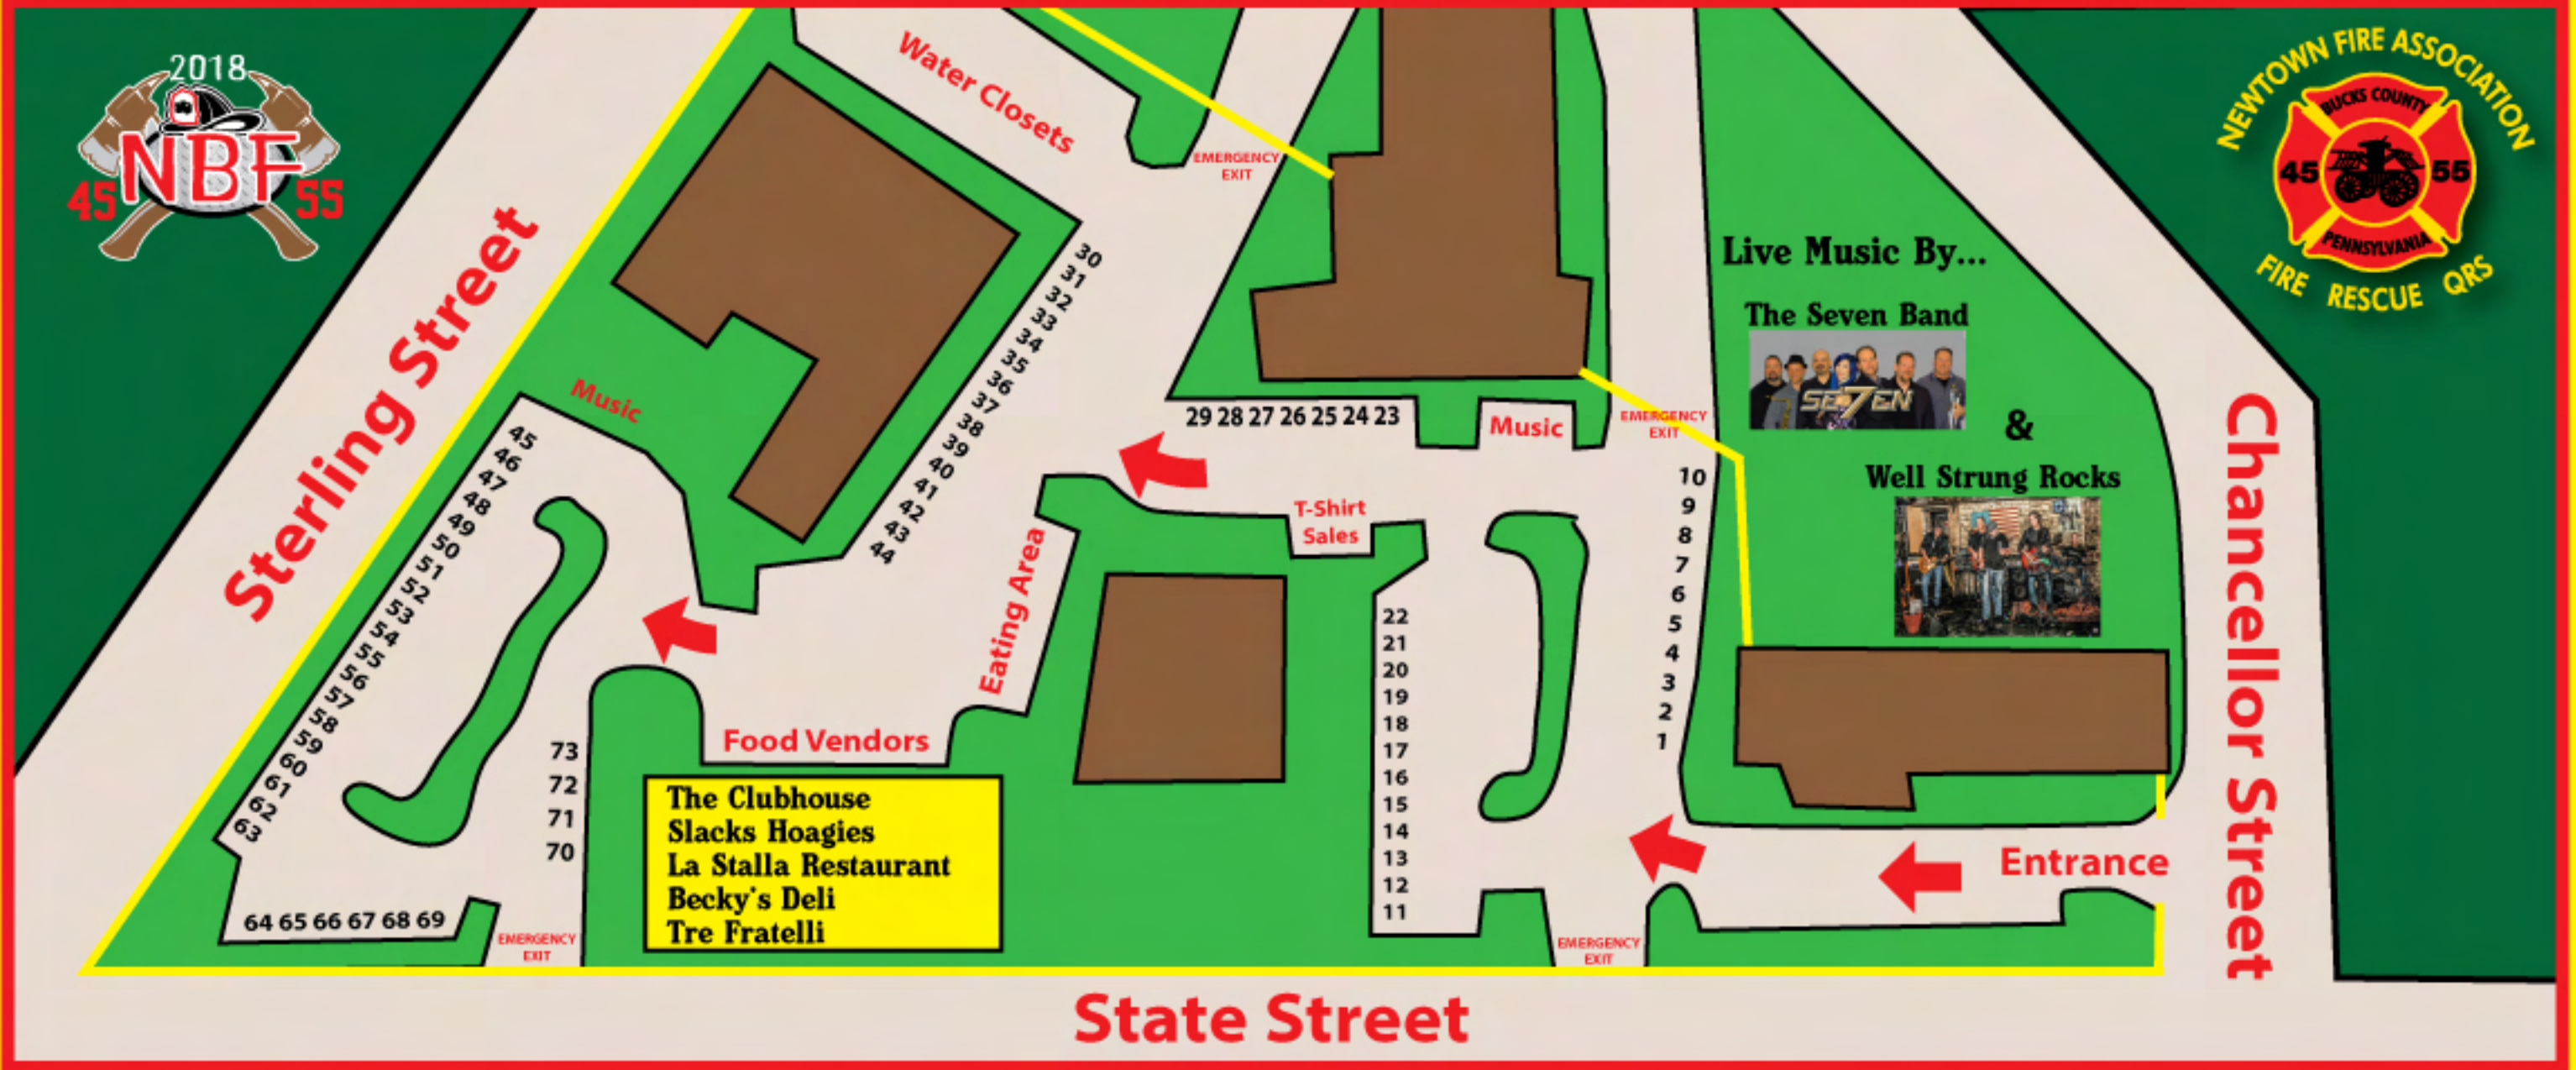

2018 EVENT MAP

THEN, NOW, FOREVER

NEWTOWN FIRE ASSOCIATION

- | | | | | | | | |
|-------------------------------|-------------------------|---------------------------|-------------------------|-------------------------|-----------------------------|----------------------------------|--------------------|
| 2SP - 54 | Broken Goblet - 1 | Double Nickel - 27 | Flying Fish - 26 | Hofbrau - 29 | Odd Logic - 9 | Saugatuck - 2 | Stone - 53 |
| Against the Grain - 60 | Captain Lawrence - 24 | Doylestown - 69 | Founders - 5 | Hokkaido - 6 | Oliver - 33 | Second Sin - 22 | Tattered Flag - 71 |
| Allagash - 55 | Colony Mead - 13 | Embark/Orginal Sin - 19 | Free Will - 4 | Lagunitas - 46 | Oskar Blues/Cigar City - 12 | Shacksbury/ Prospect - 68 | Terrapin - 35 |
| Angry Orchard - 50 | Conshohocken - 37 | Evil Genius - 62 | Full Pint - 8 | Left Hand - Van - 30 | Philly Brewing Company - 63 | Sierra Nevada - 57 | Three 3 - 14 |
| Ballast Point - 51 | Cricket Hill - 3 | Fairstate - 67 | Graft - 34 | Levante - 70 | Pizza Boy - 58 | Single Cut - 64 | Triumph - 73 |
| Bells - 32 | Crooked Eye - 10 | Fat Heads - 36 | Great Barn - 21 | Maine Lunch - 16 | Platform - 7 | Sir Charles - 42 | Vault - 39 |
| Bira 91 - 20 | Dark City - 40 | Firestone Walker - 48 | Half Acre - 17 | Moss Mill - 44 | Port/Lost Abbey - 18 | Sly Fox - 52 | Victory - 38 |
| Bolero - 15 | Deschutes - 28 | First Tap - 66 | Heavy Seas - 47 | Neshaminy Creek - 11 | River Horse - 25 | St Benjamin - 72 | Weyerbacher - 56 |
| Brewdog - 59 | DFH - 49 | Flying Dog - 31 | Henniker - 41 | NOLA - 65 | Round Guys - 45 | St Boniface - 43 | Yards - 23 |
| | | | | | | | Yuengling - 61 |

* First Tap Beers (In **BOLD** print) will be poured at the breweries with stars on their signs and the three special first tap tables.